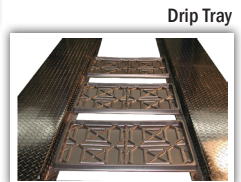

### Features:

- Multi-position locks allow runways to be level at any lock position
- Single point lock release
- Includes steel approach ramps
- Includes wheel caster kit
- Includes jack tray
- Includes drip trays
- Powder coat finish
- ALI/ETL certified

Poly Caster Kit

Jack Tray

Drip Tray

996 Industrial Drive  
Madison, IN 47250

**Engineered to perform...Built to last!**

Phone: 800.423.1722

Fax: 812.273.7329

[www.forwardlift.com](http://www.forwardlift.com)