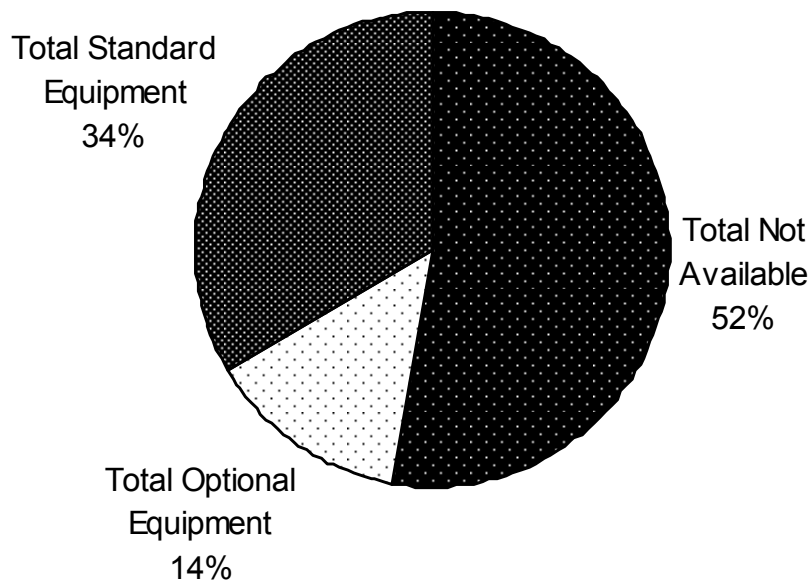

Vehicle distribution that utilize ESC

1996-2008

ESP Distribution