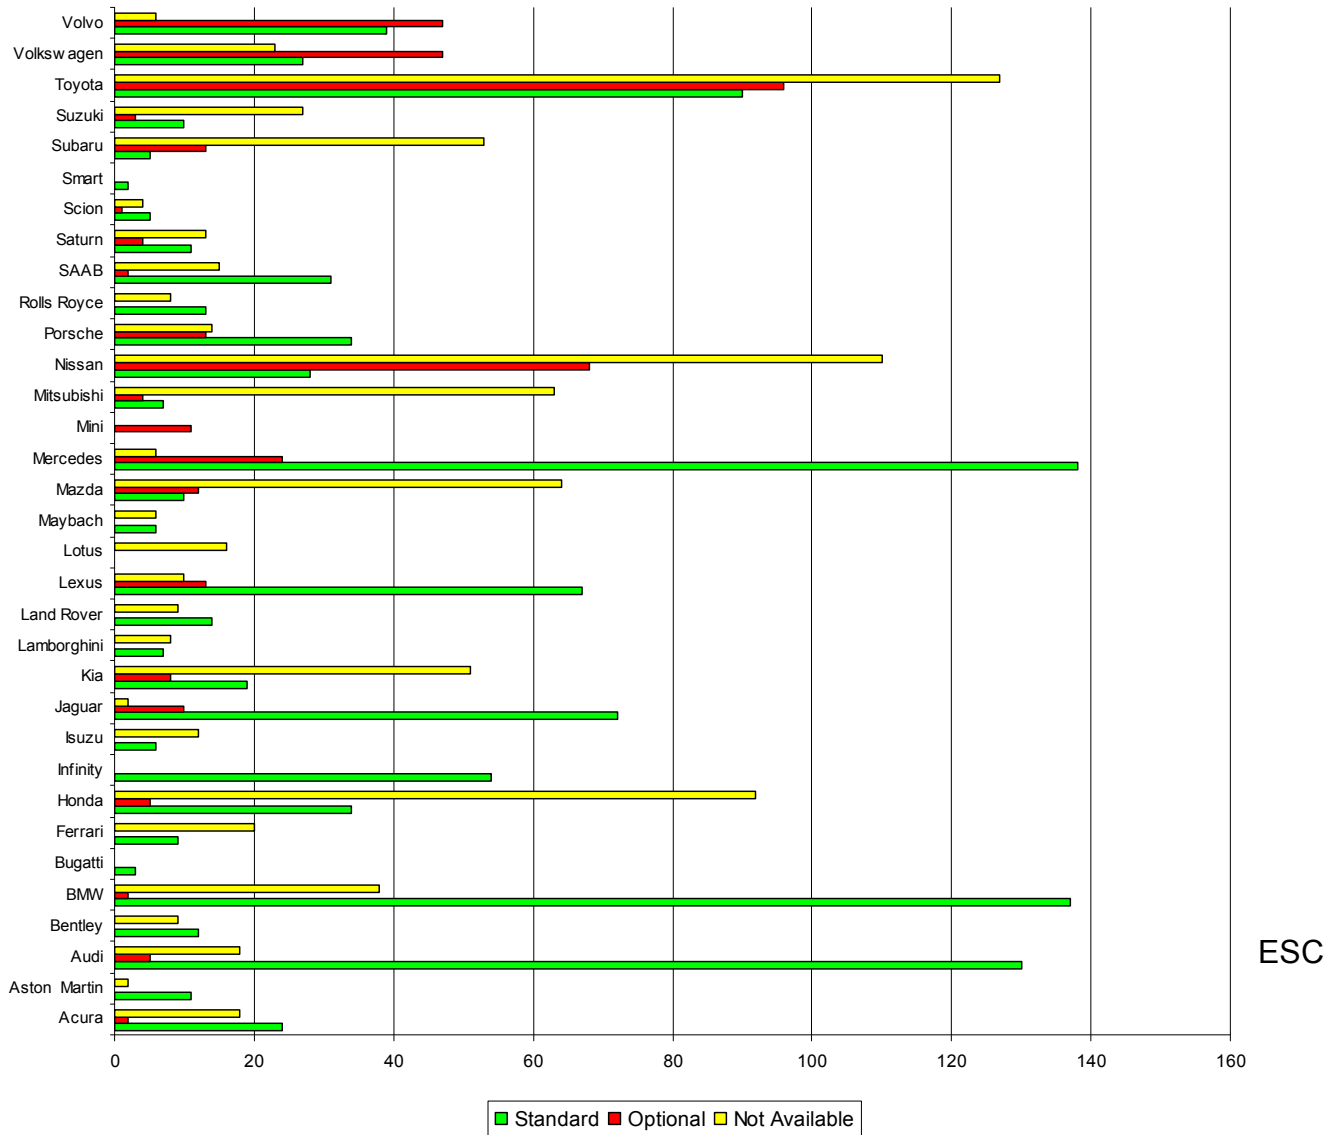

Imported Vehicle Manufacturers ESC Distribution

Imported Vehicles from 1998-2008

ESC systems are widely available on Imported vehicles. European vehicles account for the majority of the integrated systems