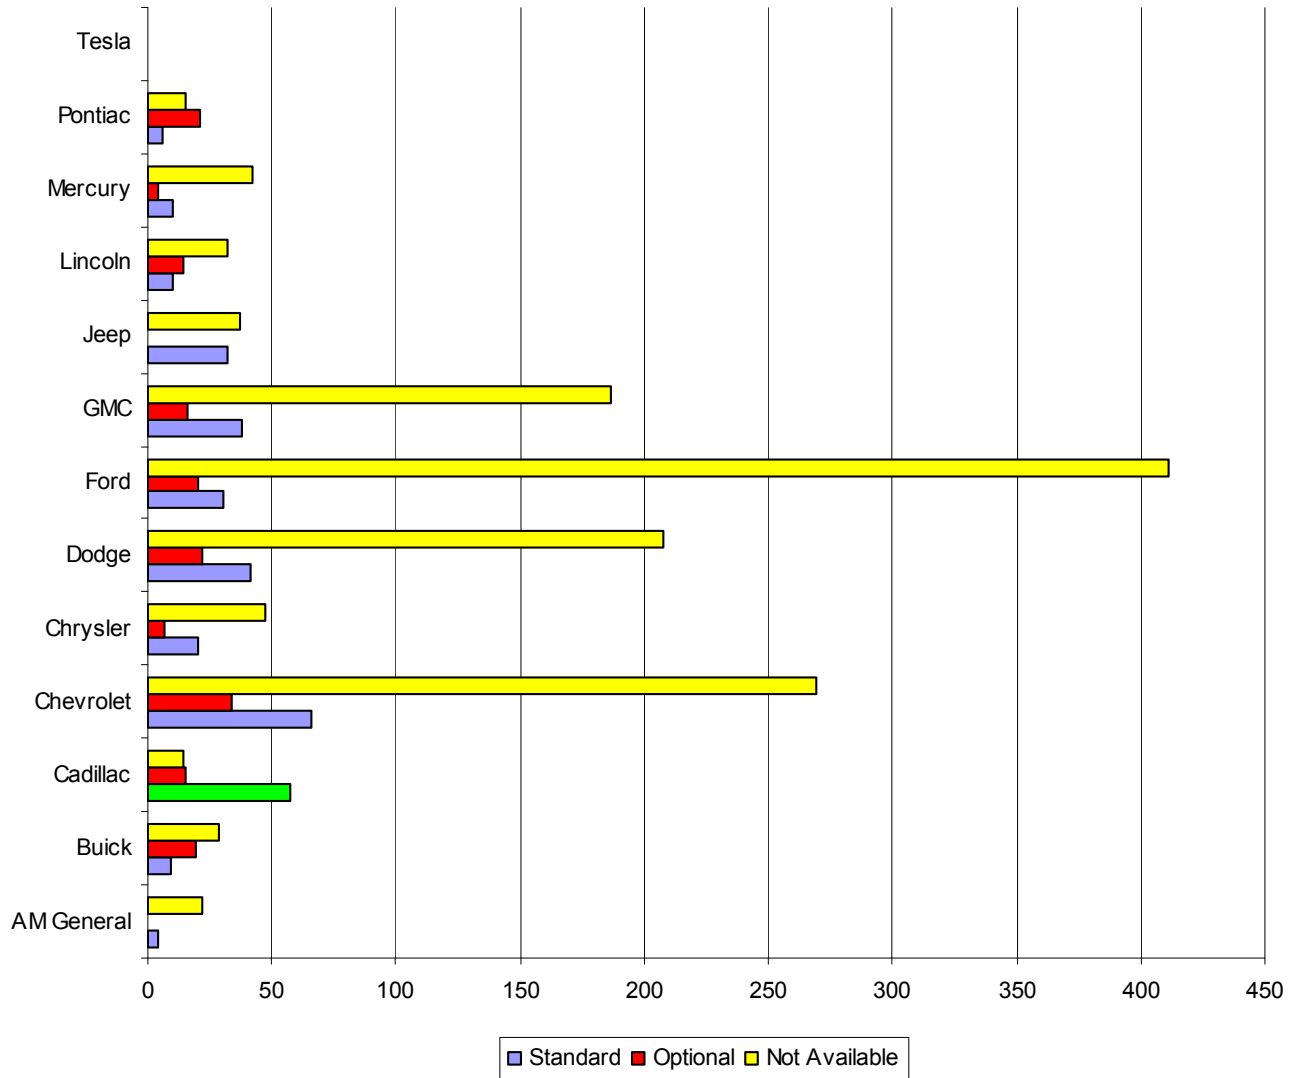

North American Vehicle Manufacturers ESC Distribution

US Domestic Vehicles 1998-2008

Domestic vehicles account for the least amount of vehicles equipped with ESC. Pick up trucks account for the majority of US domestic vehicles sales and do not offer ESC systems.